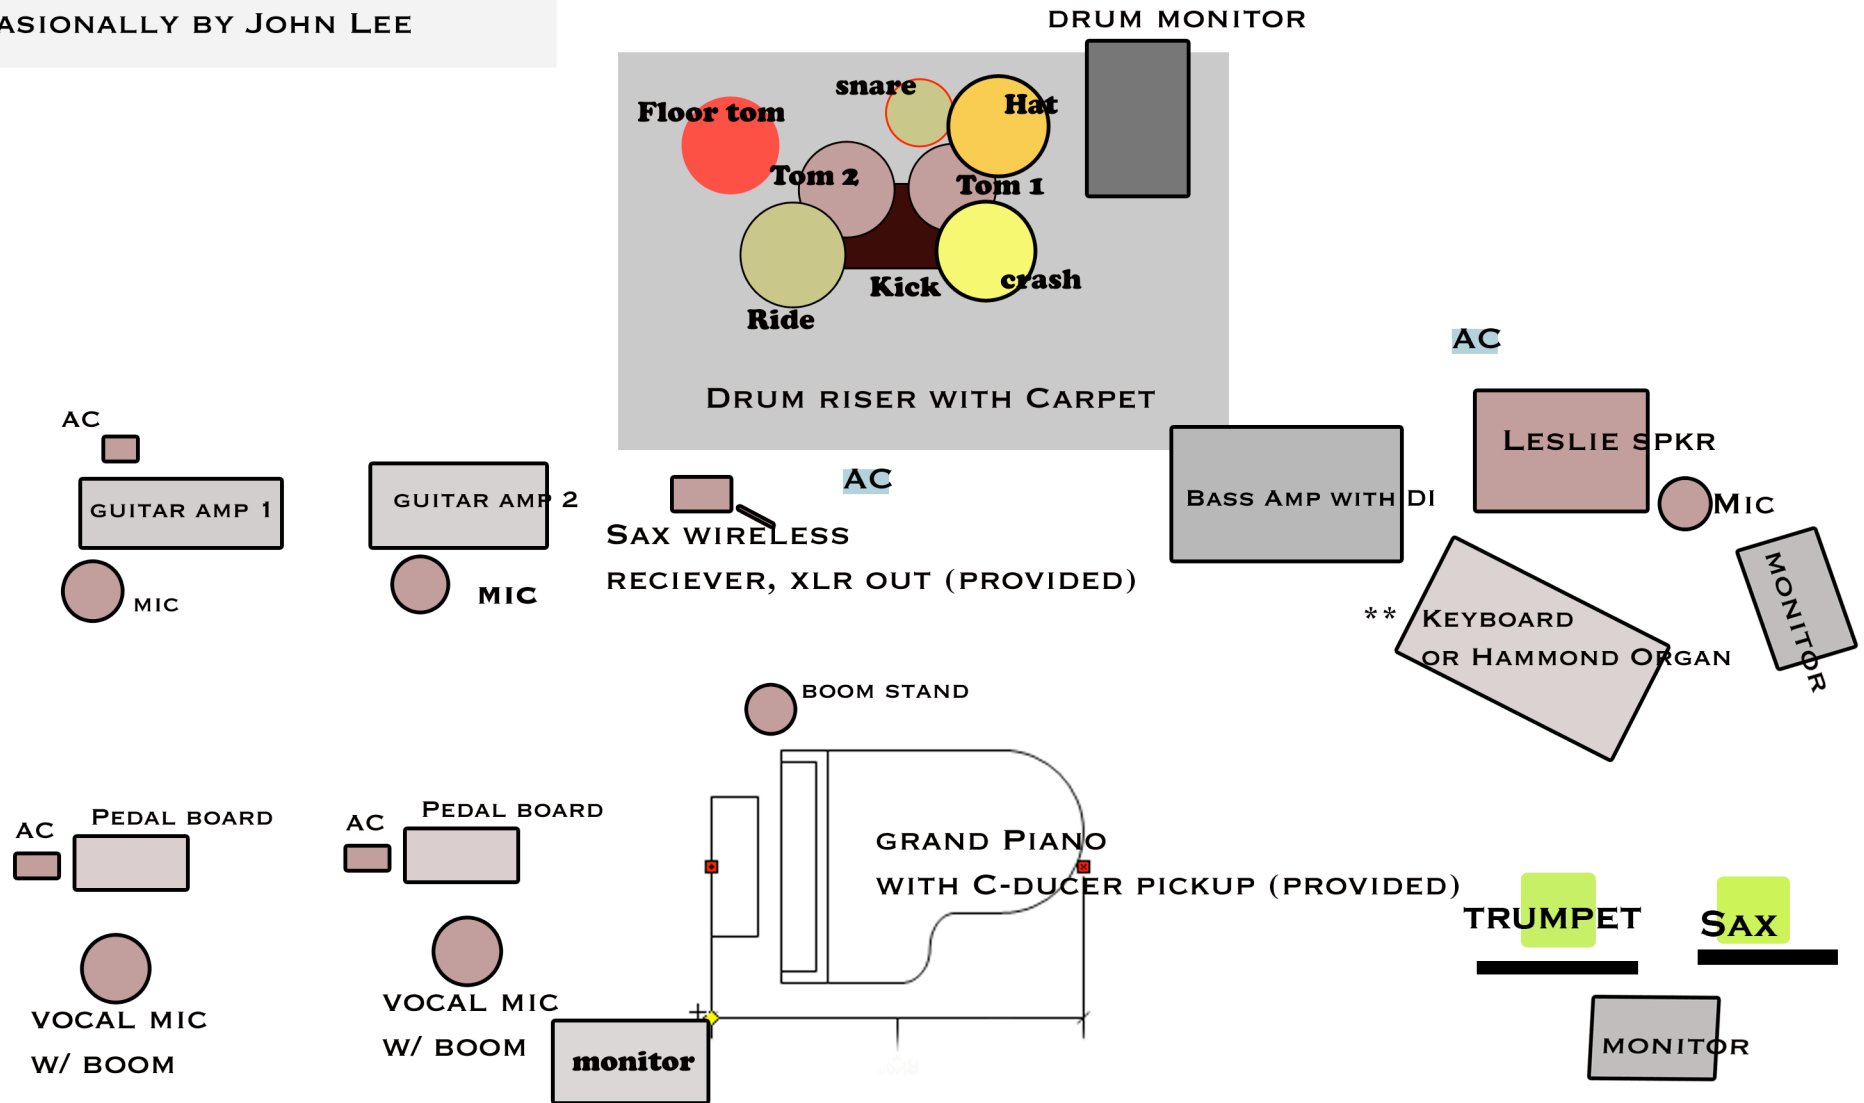

WHEN PERFORMING AS A 4 PIECE,  
 THE 2ND KEYBOARD, OR ORGAN IS  
 NOT PART OF THIS SETUP.  
 GUITAR AMP 2 IS OPTIONAL, PLAYED  
 OCCASIONALLY BY JOHN LEE

WHEN PERFORMING AS A 4 PIECE,  
 HAMMOND ORGAN IS NOT INCLUDED  
 IN THIS STAGE PLOT

WHEN GRAND PIANO NOT AVAILABLE  
 PLEASE PROVIDE A WEIGHTED 88 KEY  
 KEYBOARD, SEE BACKLINE RIDER